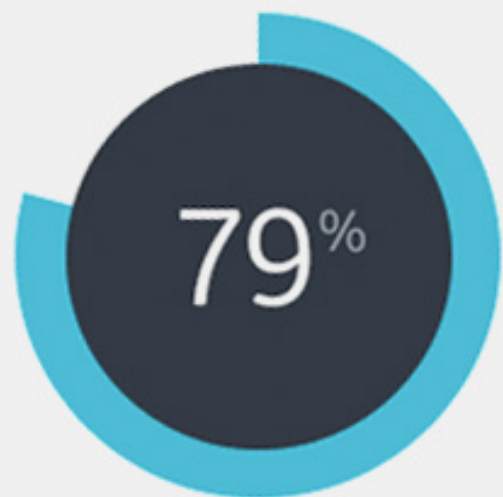

Tasks Completed

CHART

TASKS

EVENTS

Username

Password

log in

Arya Stark
Winterfell

2,719

5,386

24,953

Mailbox

Inbox 3

Starred 7

Flagged 13

Sent 284

Deleted 6

January 25, 2013

WINTERFELL

add event

Time is Money!

05 : 24 : 10

Flat